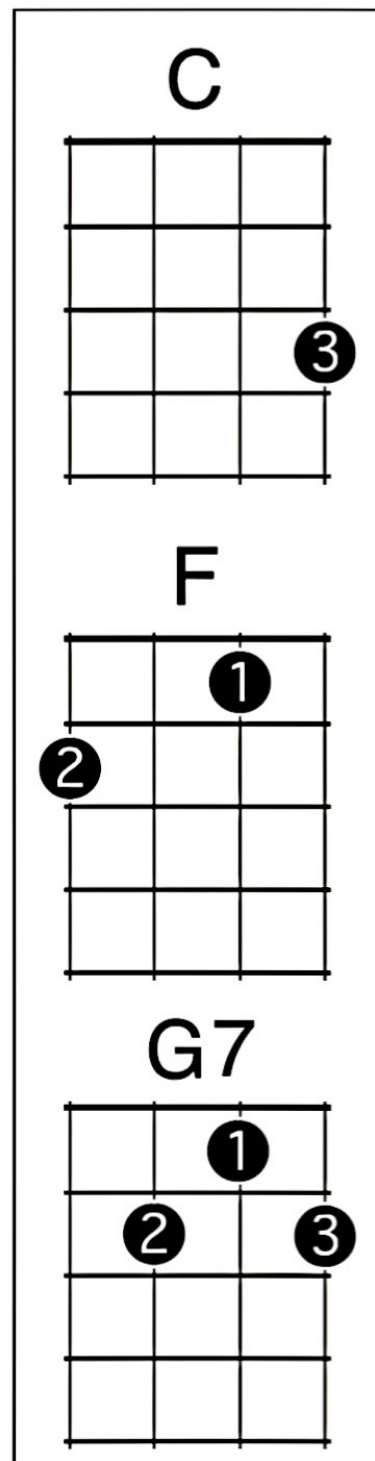

This Land Is Your Land

Woody Guthrie

Key of C First note=C

C F C

This land is your land this land is my land

G7 C

From California to the New York Island

F C

From the Redwood forests to the Gulfstream waters

G7 C

This land was made for you and me

C F C
As I was walking that ribbon of highway

G7 C

I saw above me an endless skyway

F C

I saw below me a golden valley

This land was made for you and me

C F C
This land is your land this land is my land

G7 C

From California to the New York Island

F C

From the Redwood forests to the Gulfstream waters

G7 C

This land was made for you and me

Strum pattern: Dd Dd Dd Dd – emphasize first strum

First note =C